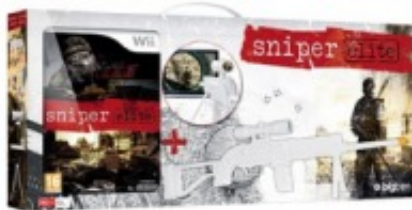

MORE TITLES AVAILABLE IN STORE.

\$24 ea SAVE UP TO \$10

PS3, XBOX 360, Wii, 3DS OR Wii U
SKYLANDERS GIANTS STARTER PACK

Portal packs also available **\$10 ea**

STOCKS MAY VARY BY STORE.

\$14 HALF PRICE

SKYLANDERS SWAP FORCE MAGIC TRIPLE PACK

\$28 SAVE \$10

SKYLANDERS GIANTS BATTLE ARENA

Figures sold separately, more Skylanders accessories in store.

STOCKS MAY VARY BY STORE.

\$48 SAVE \$10

Wii SNIPER ELITE

STOCKS MAY VARY BY STORE.

\$10